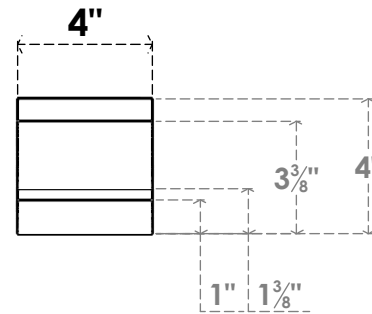

ITEM NUMBER: BRCPC040X36000X04000BOA

4"W X 36"D X 4"H BALBOA ARCHITECTURAL GRADE PVC CLOSED KNEE BRACE

SIDE PROFILE

FRONT PROFILE

ISOMETRIC

EKENA MILLWORK
2300 WEST MAIN ST.
CLARKSVILLE, TX 75426
TOLL FREE: 866-607-0453
WWW.EKENAMILLWORK.COM