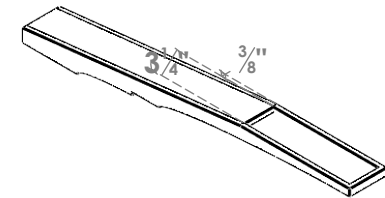

ITEM NUMBER: BRCPC040X36000X04000BOA

4"W X 36"D X 4"H BALBOA ARCHITECTURAL GRADE PVC CLOSED KNEE BRACE

SIDE PROFILE

FRONT PROFILE

ISOMETRIC

EKENA MILLWORK
2300 WEST MAIN ST.
CLARKSVILLE, TX 75426
TOLL FREE: 866-607-0453
WWW.EKENAMILLWORK.COM