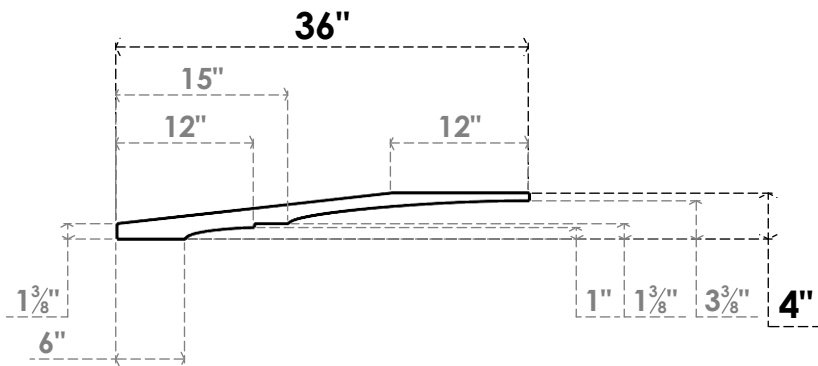

ITEM NUMBER: BRCPC040X36000X04000BOA

4"W X 36"D X 4"H BALBOA ARCHITECTURAL GRADE PVC CLOSED KNEE BRACE

SIDE PROFILE

FRONT PROFILE

ISOMETRIC

EKENA MILLWORK
2300 WEST MAIN ST.
CLARKSVILLE, TX 75426
TOLL FREE: 866-607-0453
WWW.EKENAMILLWORK.COM